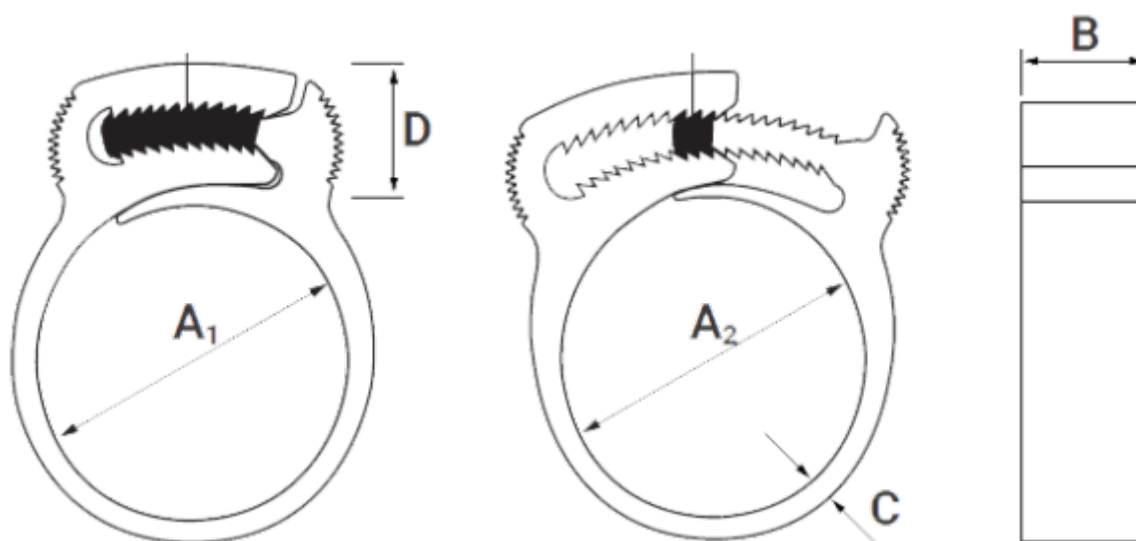

Data Sheet

Article number: 5621

Description: KLEEclips type T Ø43.3-47.2

Measures

A1 = 43.2

A2 = 47.0

B = 8.9

C = 2.1

D = 12.8

Size = T

Weight (g) = 681